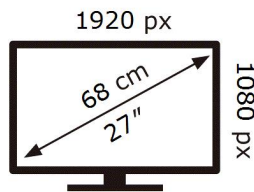

ENERG 

SAMSUNG

S27C366EAU

20 kWh/1000h

2019/2013